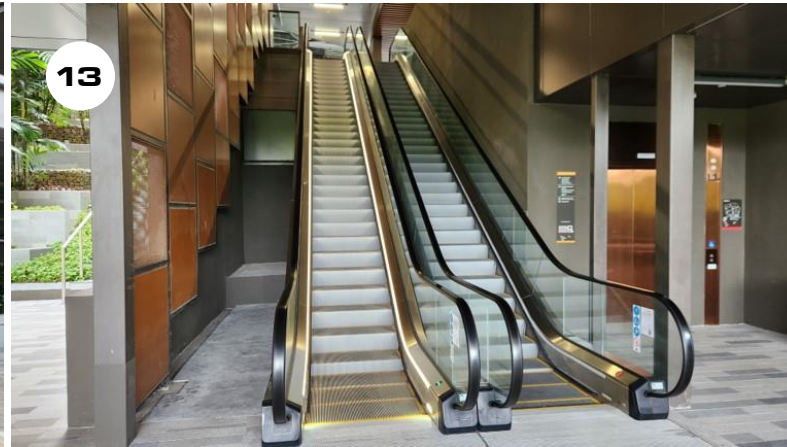

3. Turn **Left** to go down the slope.

4. Turn **Right** at the end of the slope.

5. Go straight until the end of the road.

6. At the end of the road, turn **Right**.

7. Go straight until you find "Loading Bay 4" on the **Left**.

8. Take the Lift to Level **7** and go to unit **#716**.

9. If you drive, enter the visitors carpark.

10. Follow the signages and park near Lift Lobby B (yellow block)

11. Take the Lift to Level 7 and follow steps no. 17-20 below.

12. Alight at the Cleantech Three drop-off point.

13. Take the stairs, escalator or elevator up to Level 2.

14. On Level 2 foyer area, follow the sheltered walkway until you find Lift Lobby B.

15. Go into Lift Lobby B.