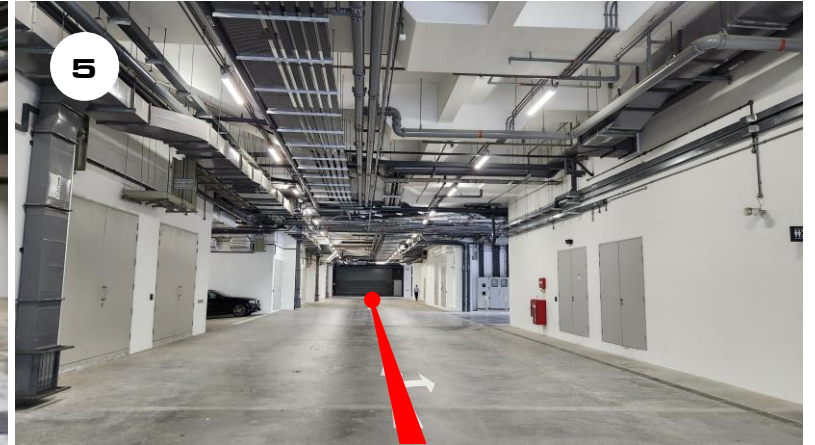

8 Cleantech Loop
#07-13/14/15/16
JTC Cleantech Three
Singapore 637145

**AT THE FRONT OF
CLEANTECH THREE BUILDING:**

1. For visitors, go straight and skip to step no. 9.
2. For deliveries, turn **Right** and go to step no. 3.

3. Turn **Left** to go down the slope.

4. Turn **Right** at the end of the slope.

5. Go straight until the end of the road.

6. At the end of the road, turn **Right**.

7. Go straight until you find "Loading Bay 4" on the **Left**.

8. Take the Lift to Level **7** and go to unit **#716**.

9. If you drive, enter the visitors carpark.

10. Follow the signages and park near Lift Lobby B (yellow block)

11. Take the Lift to Level 7 and follow steps no. 17-20 below.