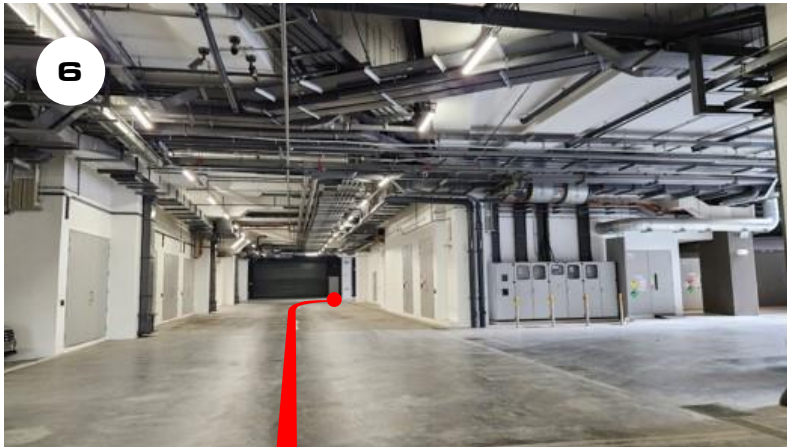

8 Cleantech Loop
#07-13/14/15/16
JTC Cleantech Three
Singapore 637145

**AT THE FRONT OF
CLEANTECH THREE BUILDING:**

1. For visitors, go straight and skip to step no. 9.
2. For deliveries, turn **Right** and go to step no. 3.

3. Turn **Left** to go down the slope.

4. Turn **Right** at the end of the slope.

5. Go straight until the end of the road.

6. At the end of the road, turn **Right**.

7. Go straight until you find "Loading Bay 4" on the **Left**.

8. Take the Lift to Level **7** and go to unit **#716**.

9. If you drive, enter the visitors carpark.

10. Follow the signages and park near Lift Lobby B (yellow block)

11. Take the Lift to Level 7 and follow steps no. 17-20 below.

12. Alight at the Cleantech Three drop-off point.

13. Take the stairs, escalator or elevator up to Level 2.

14. On Level 2 foyer area, follow the sheltered walkway until you find Lift Lobby B.

15. Go into Lift Lobby B.