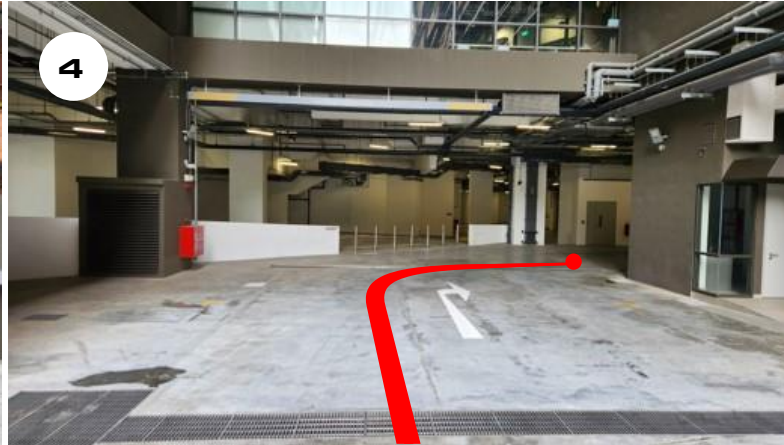

8 Cleantech Loop
#07-13/14/15/16
JTC Cleantech Three
Singapore 637145

**AT THE FRONT OF
CLEANTECH THREE BUILDING:**

1. For visitors, go straight and skip to step no. 9.
2. For deliveries, turn **Right** and go to step no. 3.

3. Turn **Left** to go down the slope.

4. Turn **Right** at the end of the slope.

5. Go straight until the end of the road.

6. At the end of the road, turn **Right**.

7. Go straight until you find "Loading Bay 4" on the **Left**.

8. Take the Lift to Level **7** and go to unit **#716**.

9. If you drive, enter the visitors carpark.

10. Follow the signages and park near Lift Lobby B (yellow block)

11. Take the Lift to Level 7 and follow steps no. 17-20 below.

12. Alight at the Cleantech Three drop-off point.

13. Take the stairs, escalator or elevator up to Level 2.

14. On Level 2 foyer area, follow the sheltered walkway until you find Lift Lobby B.

15. Go into Lift Lobby B.